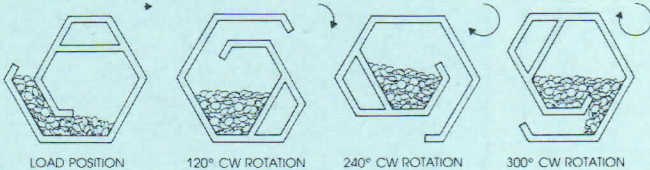

### UNLOAD CYCLE COUNTERCLOCKWISE (CCW) ROTATION

Hardwood Line introduces the maintenance free Vortex doorless plating cylinder designed to combine exceptionally uniform plating with an unparalleled ease of operation.