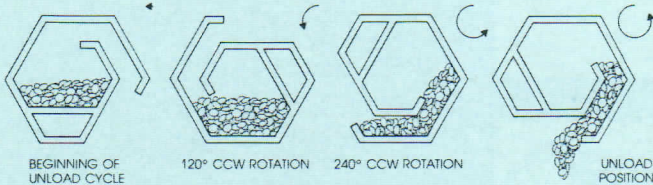

### UNLOAD CYCLE COUNTERCLOCKWISE (CCW) ROTATION

Hardwood Line introduces the maintenance free Vortex doorless plating cylinder designed to combine exceptionally uniform plating with an unparalleled ease of operation.